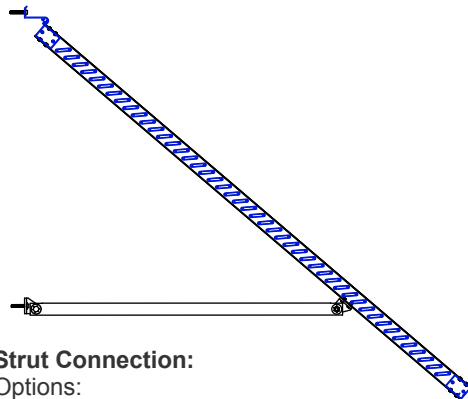

Product: **OCEANIC (OC)**

Aluminum Sunshade

OPTIONS SHEET

Louver Blade: (2")

Air Foil: (2")

Infill Profiles
Custom Shapes & Sizes Available

Strut Connection:

Options:

- 1 1/2" Sch. 40 Aluminum Pipe
- 1" x 2" x 1/8" Aluminum Tube
- 1" x 3" x 1/8" Aluminum Tube

Shroud Connection:

Options:

- 1 1/2" Sch. 40 Aluminum Pipe
- 1" x 2" x 1/8" Aluminum Tube
- 1" x 3" x 1/8" Aluminum Tube

Connection Configurations
Custom Shapes & Sizes Available