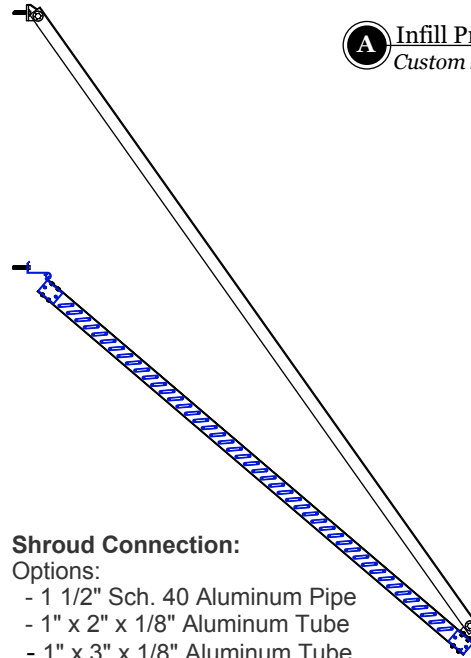

Product: **OCEANIC (OC)**

Aluminum Sunshade

OPTIONS SHEET

Louver Blade: (2")

Air Foil: (2")

Infill Profiles
Custom Shapes & Sizes Available

Strut Connection:

Options:

- 1 1/2" Sch. 40 Aluminum Pipe
- 1" x 2" x 1/8" Aluminum Tube
- 1" x 3" x 1/8" Aluminum Tube

Shroud Connection:

Options:

- 1 1/2" Sch. 40 Aluminum Pipe
- 1" x 2" x 1/8" Aluminum Tube
- 1" x 3" x 1/8" Aluminum Tube

Connection Configurations
Custom Shapes & Sizes Available