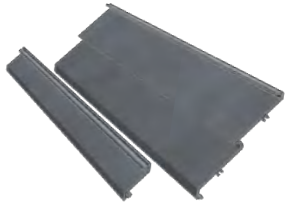

Product: **BULLNOSE (BN)**

Aluminum Sunshade

OPTIONS SHEET

Zee-Blade: (2") (7")

Closed-Blade: (2") (3") (4") (5") (5" S.B.)

Half Round: (4") (6")

Full Round: (3") (4")

Air Foil: (2") (4") (6") (8") (10") (12")

Infill Profiles

Custom Shapes & Sizes Available

Fascia Profiles

Custom Shapes & Sizes Available

Rectangular Flat Bar (RFB): Blocked

Rectangular Flat Bar (RFB): Radiused

Tapered Flat Bar (TFB): Blocked

Tapered Flat Bar (TFB): Radiused