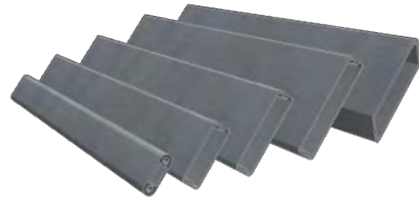

Product: **BULLNOSE (BN)**

Aluminum Sunshade

OPTIONS SHEET

Zee-Blade: (2") (7")

Closed-Blade: (2") (3") (4") (5") (5" S.B.)

Half Round: (4") (6")

Full Round: (3") (4")

Air Foil: (2") (4") (6") (8") (10") (12")

Infill Profiles

Custom Shapes & Sizes Available

Fascia Profiles

Custom Shapes & Sizes Available

Rectangular Flat Bar (RFB): Blocked

Rectangular Flat Bar (RFB): Radiused

Tapered Flat Bar (TFB): Blocked

Tapered Flat Bar (TFB): Radiused