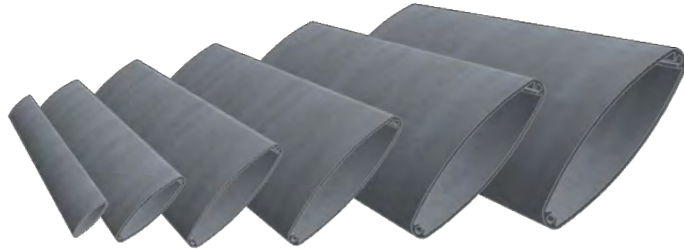

Product: **BULLNOSE (BN)**

Aluminum Sunshade

OPTIONS SHEET

Zee-Blade: (2") (7")

Closed-Blade: (2") (3") (4") (5") (5" S.B.)

Half Round: (4") (6")

Full Round: (3") (4")

Air Foil: (2") (4") (6") (8") (10") (12")

Infill Profiles

Custom Shapes & Sizes Available

Fascia Profiles

Custom Shapes & Sizes Available

Rectangular Flat Bar (RFB): Blocked

Rectangular Flat Bar (RFB): Radiused

Tapered Flat Bar (TFB): Blocked

Tapered Flat Bar (TFB): Radiused