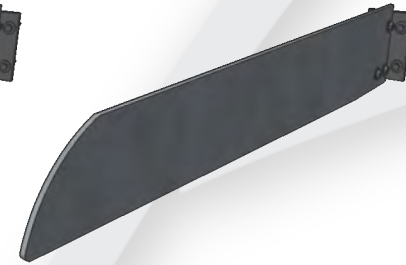

Product: **BULLNOSE (BN)**

Aluminum Sunshade

OPTIONS SHEET

Zee-Blade: (2") (7")

Closed-Blade: (2") (3") (4") (5") (5" S.B.)

Half Round: (4") (6")

Full Round: (3") (4")

Air Foil: (2") (4") (6") (8") (10") (12")

Infill Profiles

Custom Shapes & Sizes Available

Fascia Profiles

Custom Shapes & Sizes Available

Rectangular Flat Bar (RFB): Blocked

Rectangular Flat Bar (RFB): Radiused

Tapered Flat Bar (TFB): Blocked

Tapered Flat Bar (TFB): Radiused

Outrigger Profiles

Custom Shapes & Sizes Available